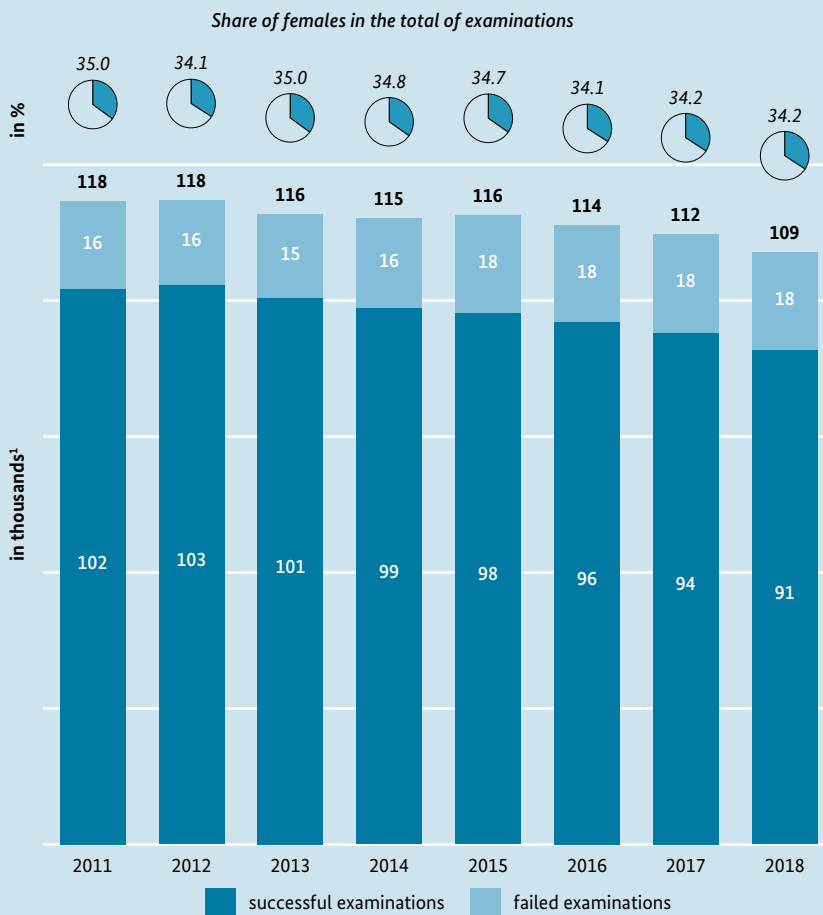

Fig. 52 Further training examinations / Meister examinations, by sex (2011-2018)

1) Possible rounding differences.

Source: Federal Statistical Office, Fachserie 11 Reihe 3; calculations of the DZHW

BMBF's Data Portal: Figure link: datenportal.bmbf.de/fig-52