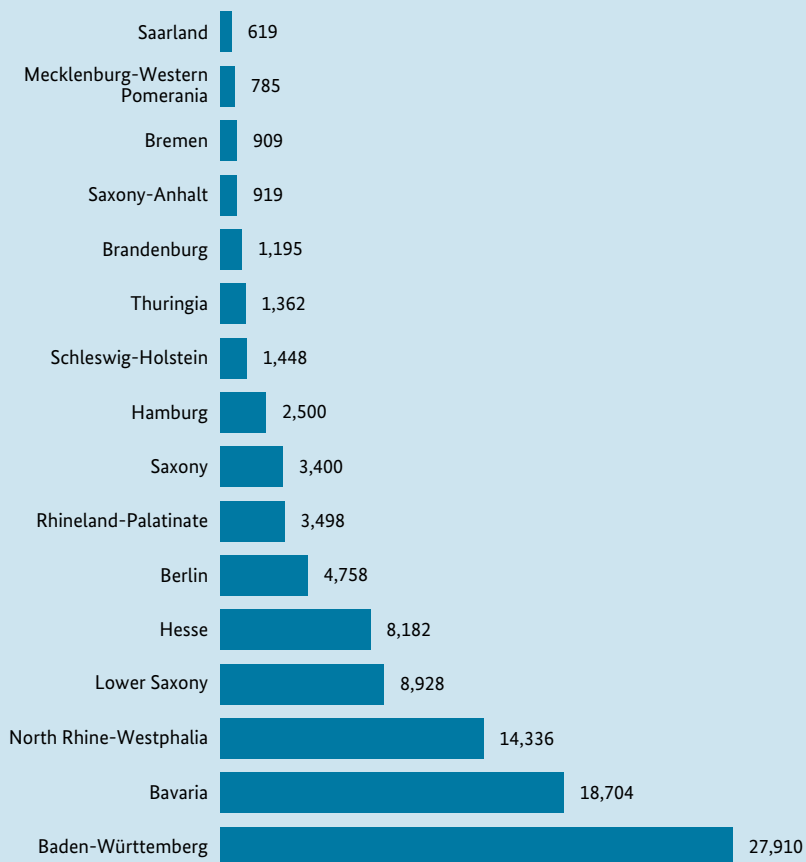

**Fig. 5 Regional distribution of the R&D expenditure of the Federal Republic of Germany as a whole (implementation of R&D), in millions of euros (2017)**

**Explanation of abbreviations/symbols:** R&D = research and development.

**Source:** Federal Statistical Office; Stifterverband Wissenschaftsstatistik; Federal Ministry of Education and Research

**BMBF's Data Portal:** Figure link: [datenportal.bmbf.de/fig-5](https://datenportal.bmbf.de/fig-5)