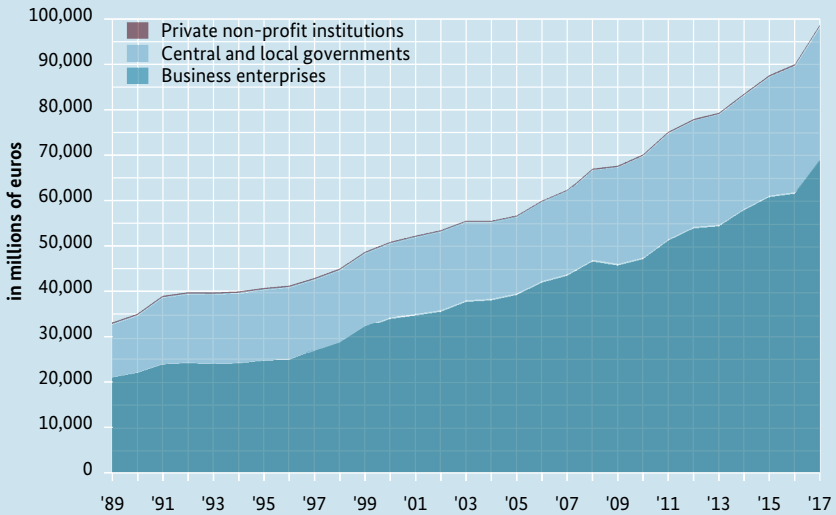

Fig. 4 R&D expenditure of the Federal Republic of Germany and funding thereof (1989-2017)

Share of the funding by central and local governments, in % of the overall government budget

Explanation of abbreviations/symbols: R&D = research and development.

Source: Federal Statistical Office; Stifterverband Wissenschaftsstatistik; Federal Ministry of Education and Research

BMBF's Data Portal: Figure link: datenportal.bmbf.de/fig-4

Additional data: datenportal.bmbf.de/en/1.1.2