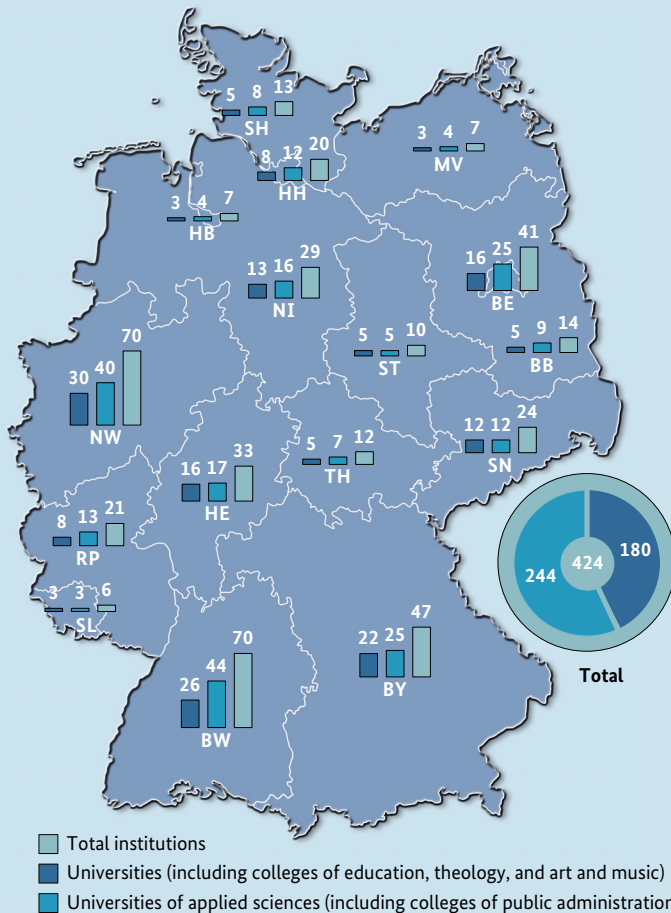

Fig. 37 Higher education institutions¹, by types and Länder (WS 2018/2019)

Explanation of abbreviations/symbols: WS = winter semester; for abbreviations of the Länder see glossary.
 1) Including private institutions. Institutions with multiple locations are counted only once.
Source: Federal Statistical Office, Fachserie 11 Reihe 4.1; calculations of the DZHW

BMBF's Data Portal: Figure link: datenportal.bmbf.de/fig-37
 Additional data: datenportal.bmbf.de/en/2.5.1