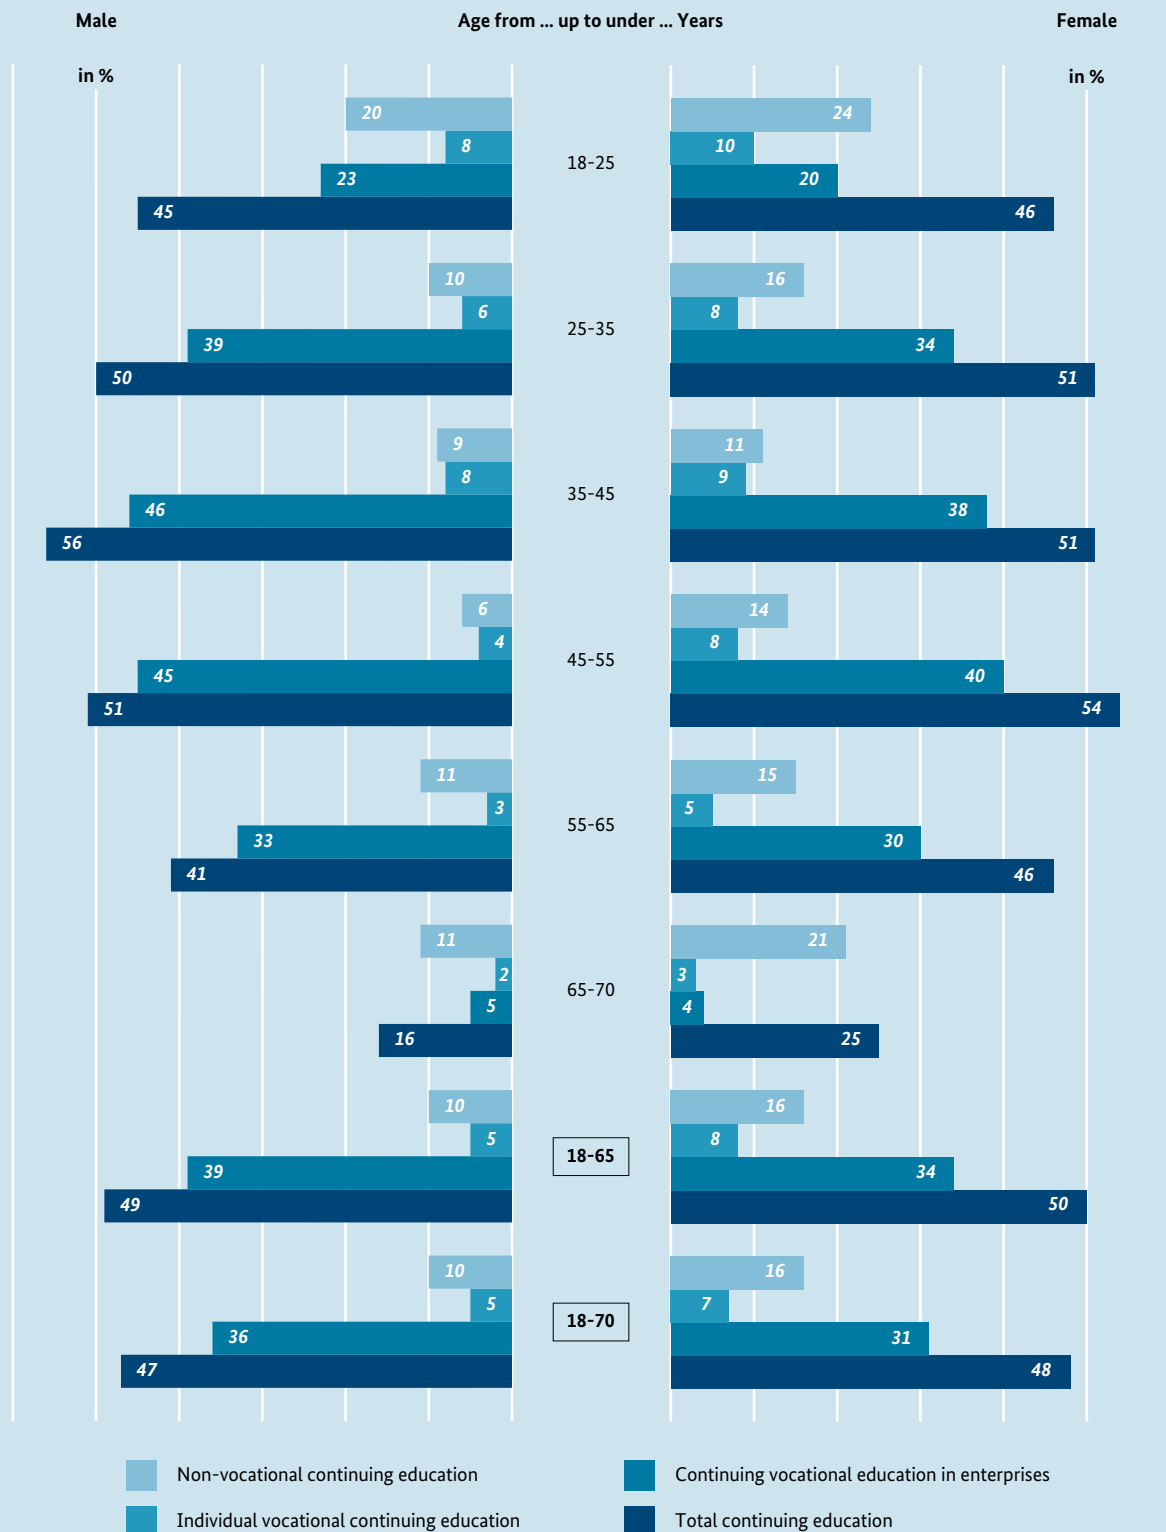

Chart 2.7.11 Participation in continuing education, by age groups and sex (2016)

Source: Kantar Public, Adult Education Survey 2016

BMBF's Data Portal: Additional data: www.datenportal.bmbf.de/en/2.7.11