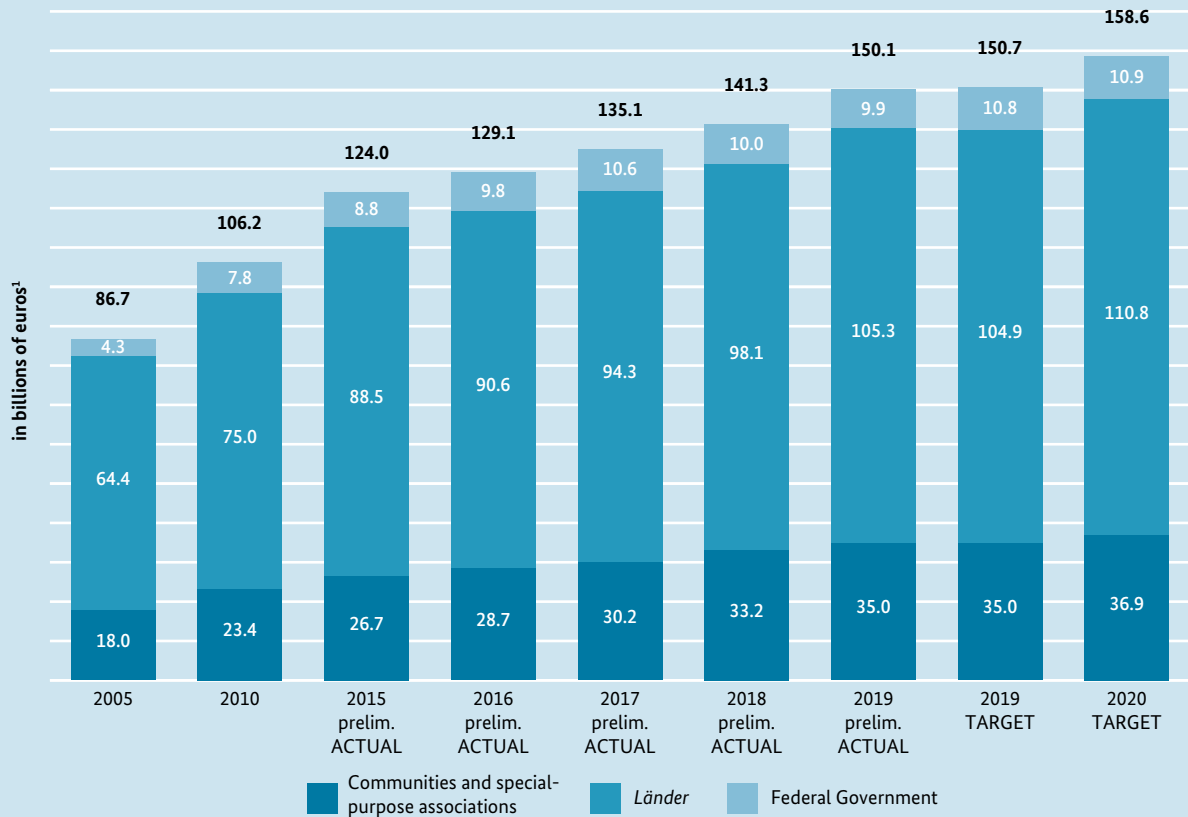

**Chart 2.1.13** Development of public spending on education (2005-2020)

1) Possible rounding differences.

Source: Federal Statistical Office, Bildungsfinanzbericht

BMBF's Data Portal: Additional data: [www.datenportal.bmbf.de/en/2.1.13](http://www.datenportal.bmbf.de/en/2.1.13)

Last update: January 2021

This work is licensed under a Data licence Germany attribution 2.0.  
(<https://www.govdata.de/dl-de/by-2-0>)