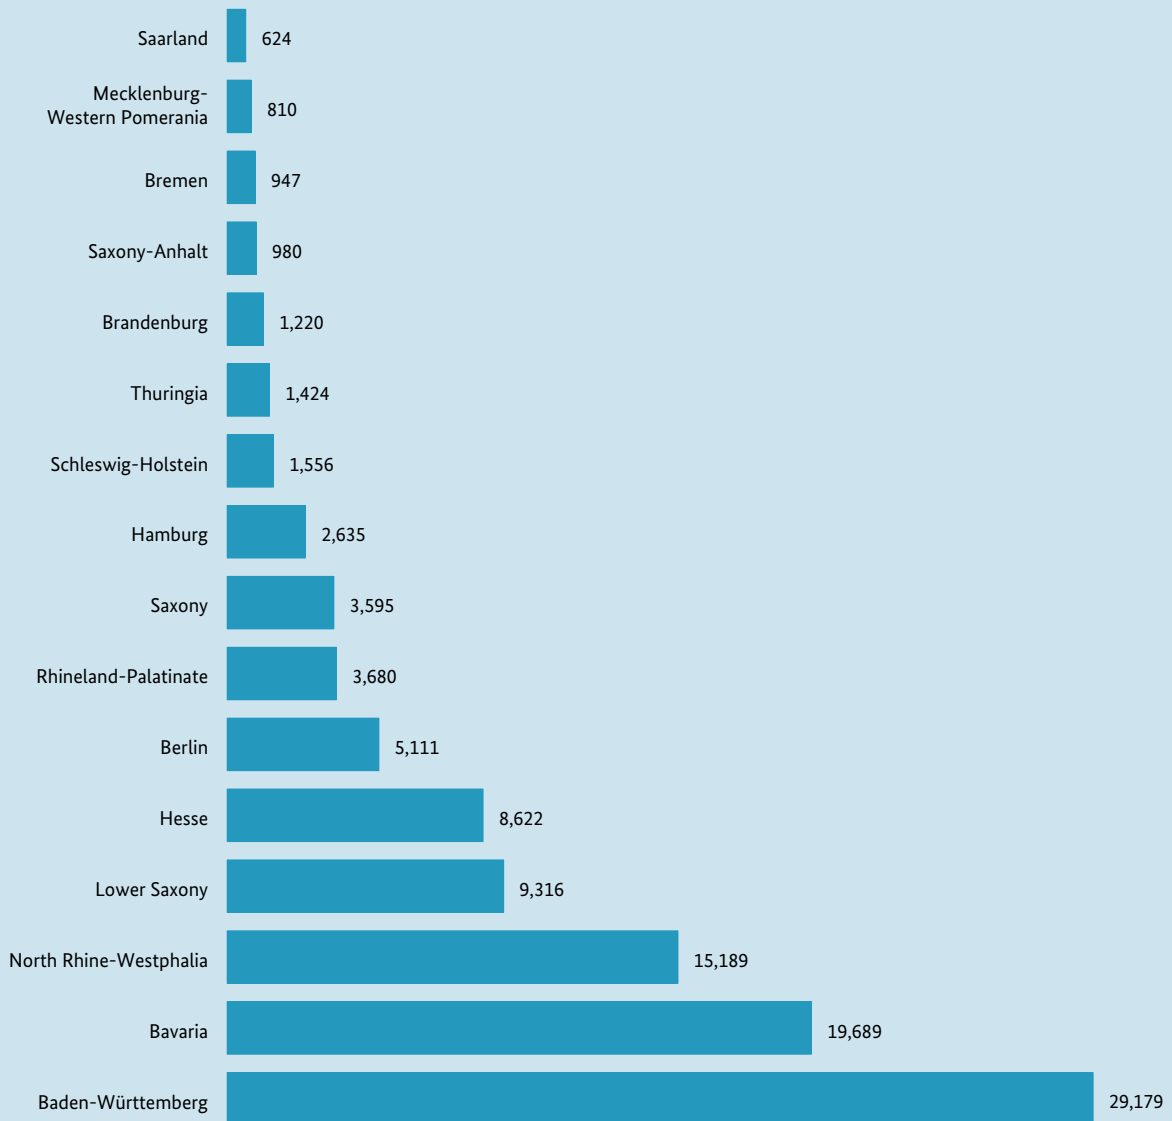

**Chart 1.1.3** Regional distribution of the R&D expenditure of the Federal Republic of Germany as a whole (implementation of R&D), in millions of euros (2018)

**Explanation of abbreviations/symbols:** R&D = research and development.