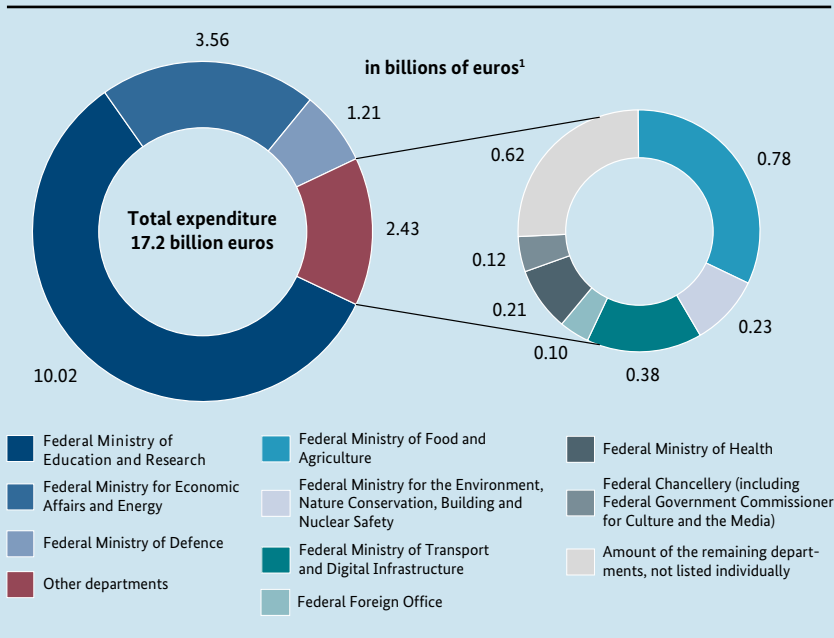

Fig. 8 Federal Government expenditure on R&D, by departments (2017 TARGET)

Explanation of abbreviations/symbols: R&D = research and development.

1) Differences in the calculation may arise due to sums in billions being rounded up or down.

Source: Bundesbericht Forschung und Innovation 2016, EB I Tab. 4 (updated)

Data: Federal Ministry of Education and Research

BMBF's Data Portal: Figure link: www.datenportal.bmbf.de/fig-8

Additional data: www.datenportal.bmbf.de/en/1.14