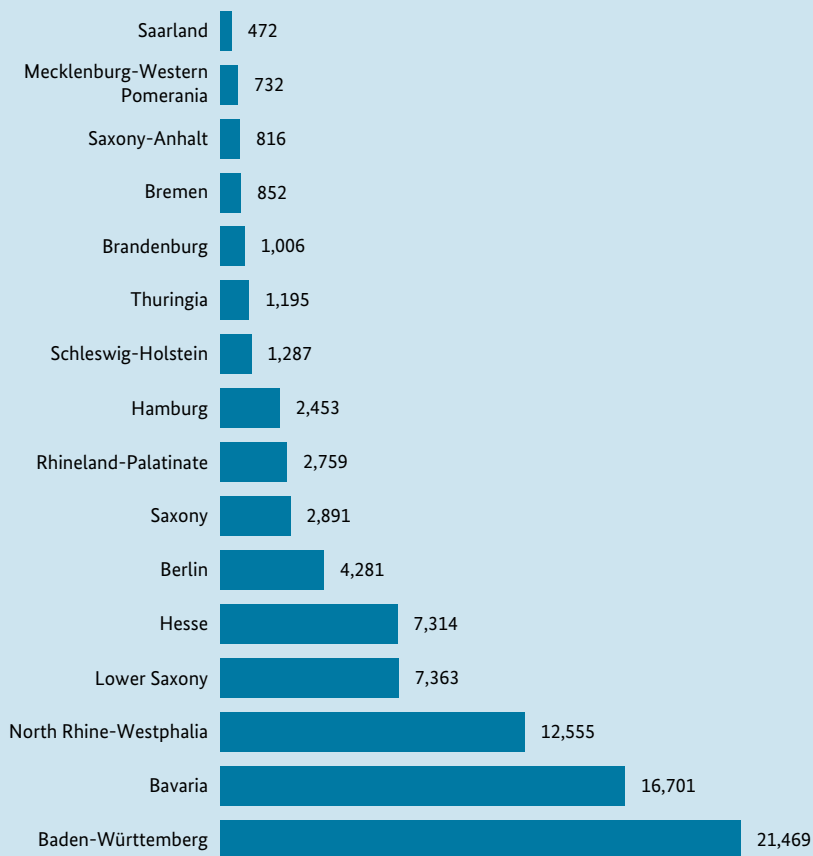

Fig. 6 Regional distribution of the R&D expenditure of the Federal Republic of Germany as a whole (implementation of R&D), in millions of euros (2014)

Explanation of abbreviations/symbols: R&D = research and development.

Source: Bundesbericht Forschung und Innovation 2016, EB I Tab. 3 (updated)

Data: Federal Statistical Office; Stifterverband Wissenschaftsstatistik; Federal Ministry of Education and Research

BMBF's Data Portal: Figure link: www.datenportal.bmbf.de/fig-6