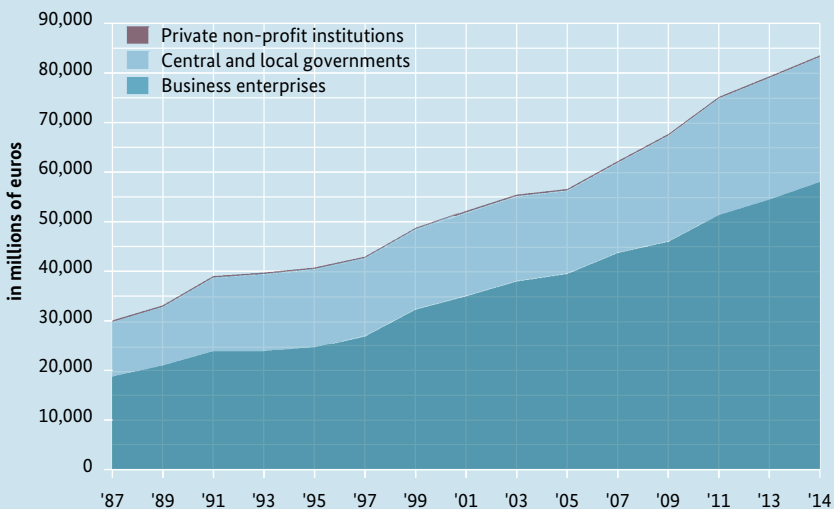

Fig. 5 R&D expenditure of the Federal Republic of Germany and funding thereof (1987-2014)

Share of the funding by central and local governments, in % of the overall government budget

Explanation of abbreviations/symbols: R&D = research and development.

Source: Bundesbericht Forschung und Innovation 2016, EB I Tab. 2 (updated); **Data:** Federal Statistical Office; Stifterverband Wissenschaftsstatistik; Federal Ministry of Education and Research

BMBF's Data Portal: Figure link: www.datenportal.bmbf.de/fig-5