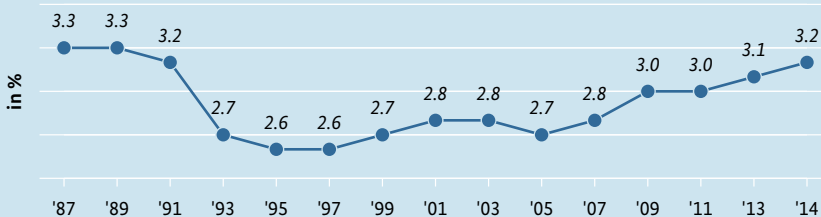

Fig. 5 R&D expenditure of the Federal Republic of Germany and funding thereof (1987-2014)

Share of the funding by central and local governments, in % of the overall government budget

Explanation of abbreviations/symbols: R&D = research and development.

Source: Bundesbericht Forschung und Innovation 2016, EB I Tab. 2 (updated); **Data:** Federal Statistical Office; Stifterverband Wissenschaftsstatistik; Federal Ministry of Education and Research

BMBF's Data Portal: Figure link: www.datenportal.bmbf.de/fig-5