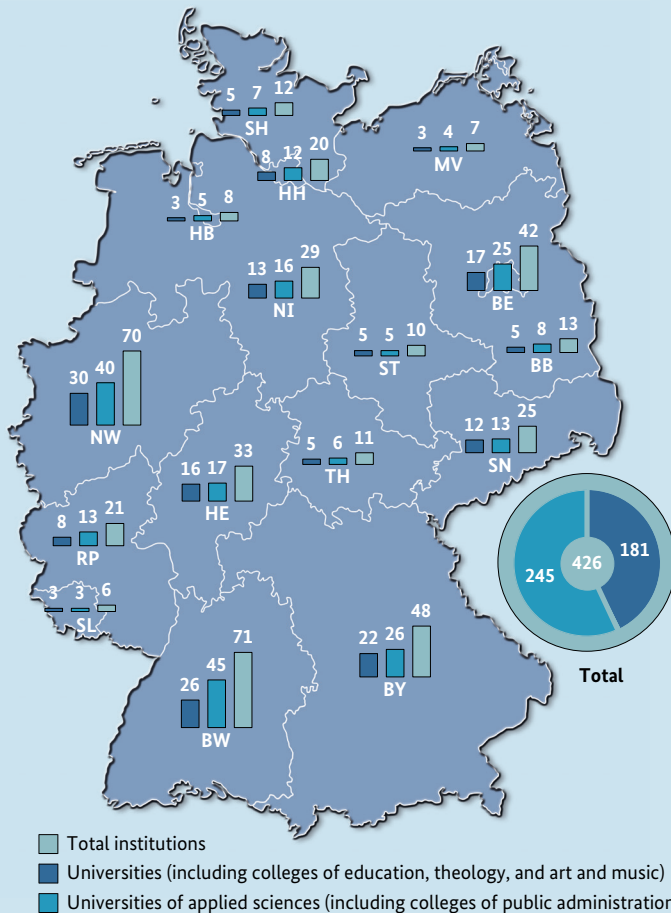

Fig. 41 Higher education institutions¹, by types and Länder (WS 2015/2016)

Explanation of abbreviations/symbols: WS = winter semester; for abbreviations of the Länder see glossary.

1) Including private institutions. Institutions with multiple locations are counted only once.

Source: Federal Statistical Office, Fachserie 11 Reihe 4.1; calculations of the DZHW

BMBF's Data Portal: Figure link: www.datenportal.bmbf.de/fig-41

Additional data: www.datenportal.bmbf.de/en/2.5.1