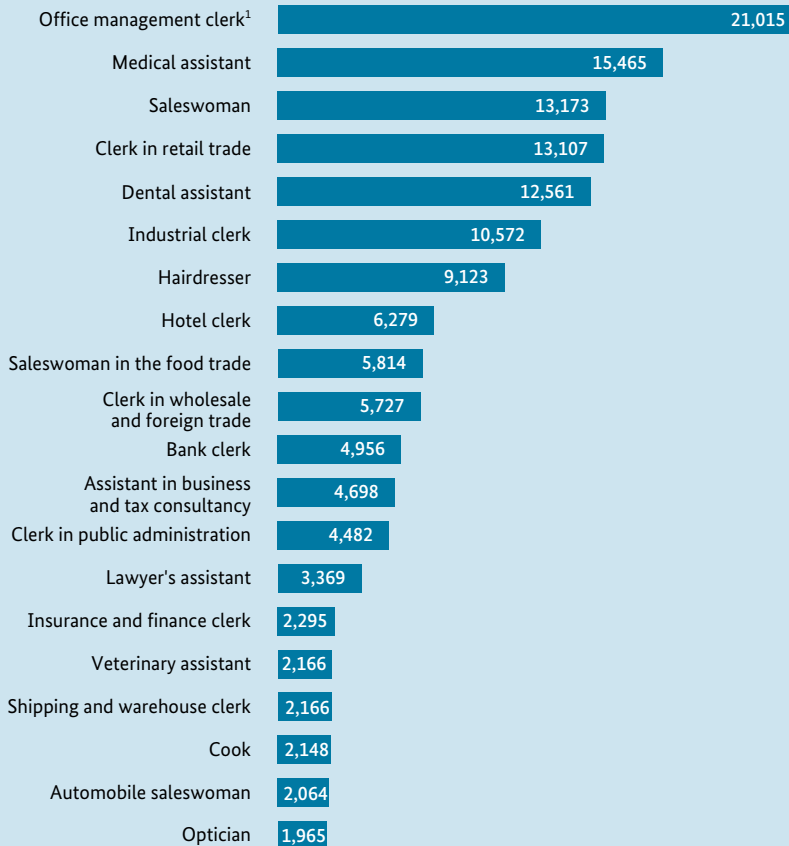

Fig. 39 Newly concluded training contracts of females in the 20 most popular training occupations (2016)

Note: 70.1% of the new contracts of females have been concluded in these 20 occupations.

1) Office management clerk including predecessor occupations: office clerk, office communications employee and office communications clerk.