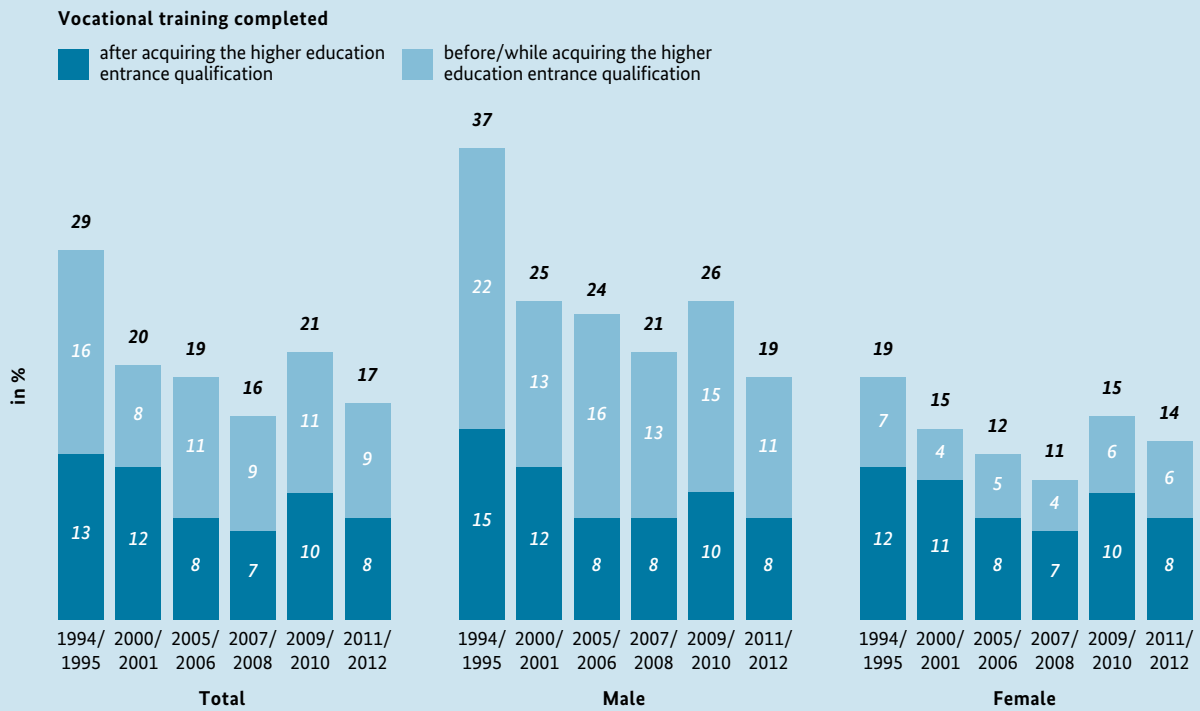

Chart 2.5.76 German first-year students at higher education institutions who have completed vocational training, by sex (winter semester 1994/1995-2011/2012)

Notes: Possible rounding differences.

Source: Federal Institute for Vocational Education and Training, Datenreport zum Berufsbildungsbericht; German Centre for Higher Education Research and Science Studies, Studienberechtigtenbefragungen