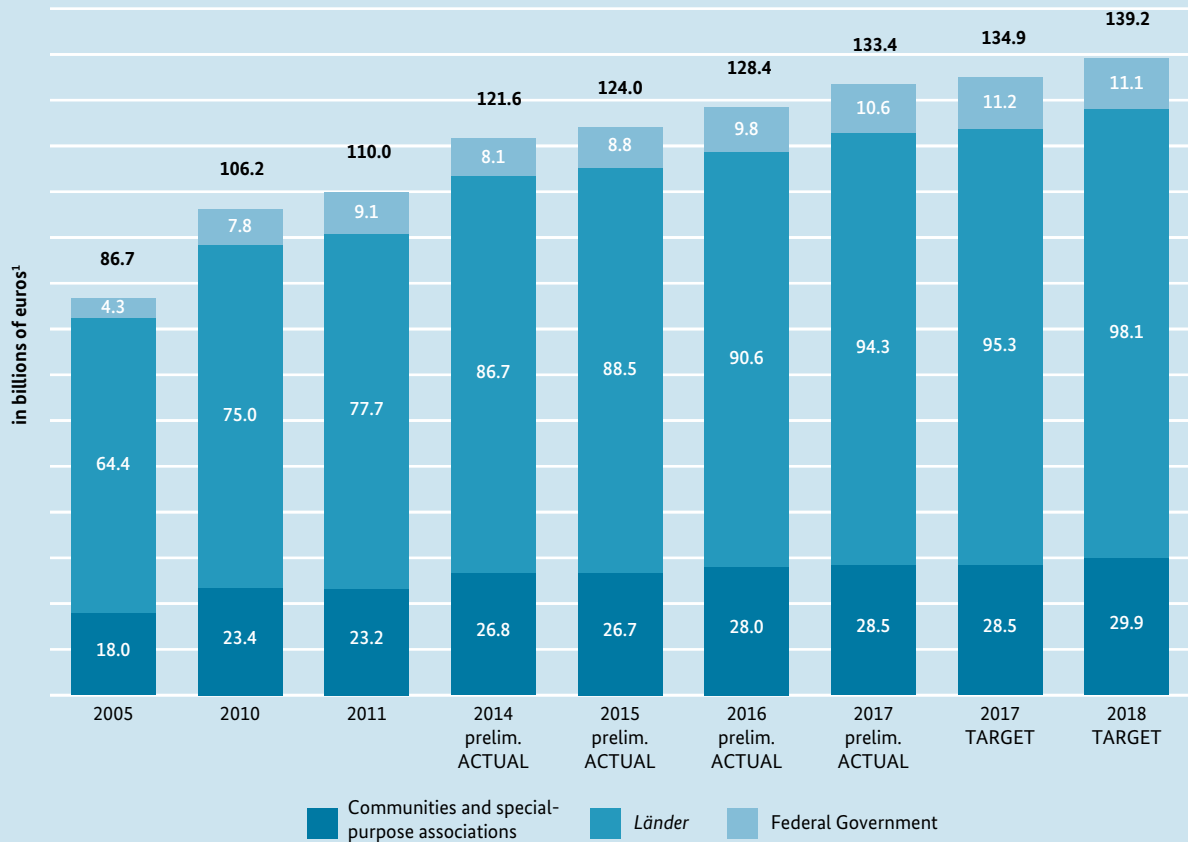

Chart 2.1.13 Development of public spending on education (2005-2018)

1) Possible rounding differences.

Source: Federal Statistical Office, Bildungsfinanzbericht

BMBF's Data Portal: Additional data: www.datenportal.bmbf.de/en/2.1.13

Last update: January 2019

This work is licensed under a Data licence Germany attribution 2.0.
(<https://www.govdata.de/dl-de/by-2-0>)